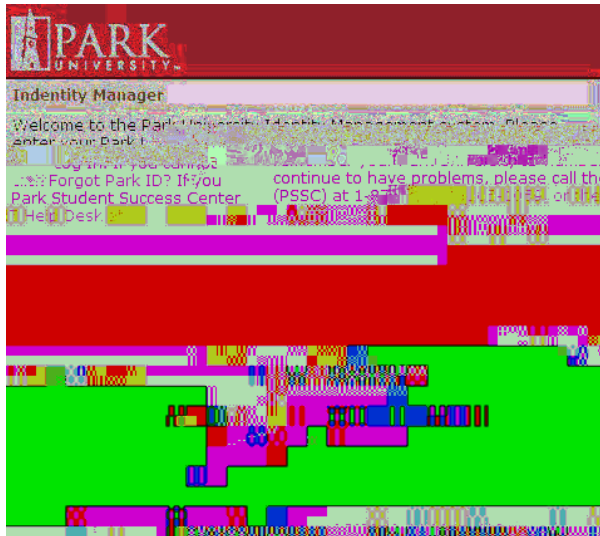

How To Recover Your Password

First, navigate to <https://accounts.park.edu/idm/> and enter your Park ID number. Click “Log In”.

Click the link named “Forgot password?”

Enter your Park ID and click "Submit".

Be sure to “Log Out”