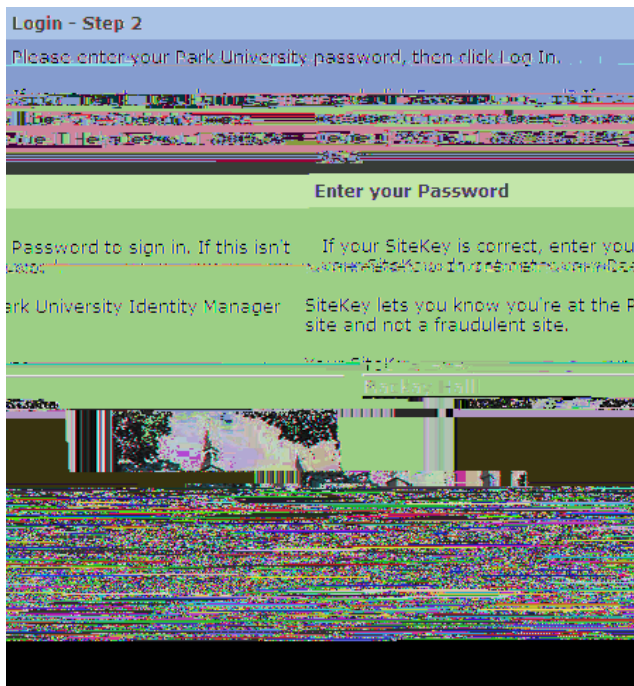

How To Recover Your Password

First, navigate to <https://accounts.park.edu/idm/> and enter your Park ID number. Click “Log In”.

Click the link named “Forgot password?”

Enter your Park ID and click "Submit".

Be sure to “Log Out”