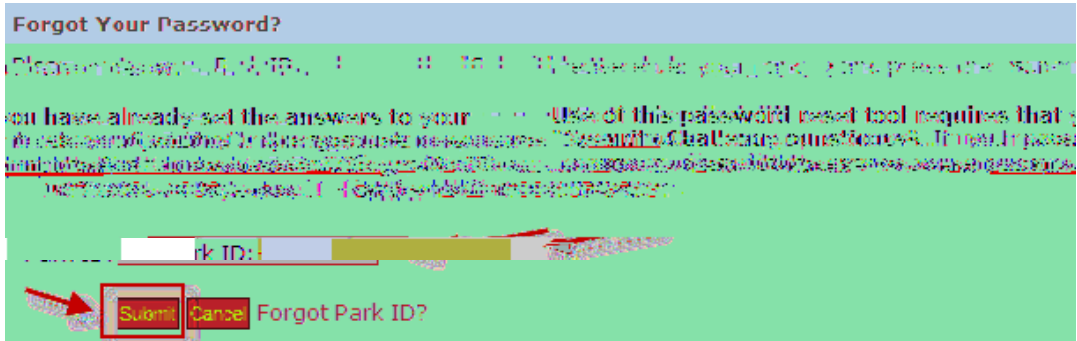

How To Recover Your Password

First, navigate to <https://accounts.park.edu/idm/> and enter your Park ID number. Click “Log In”.

Click the link named “Forgot password?”

Enter your Park ID and click "Submit".

Be sure to “Log Out”